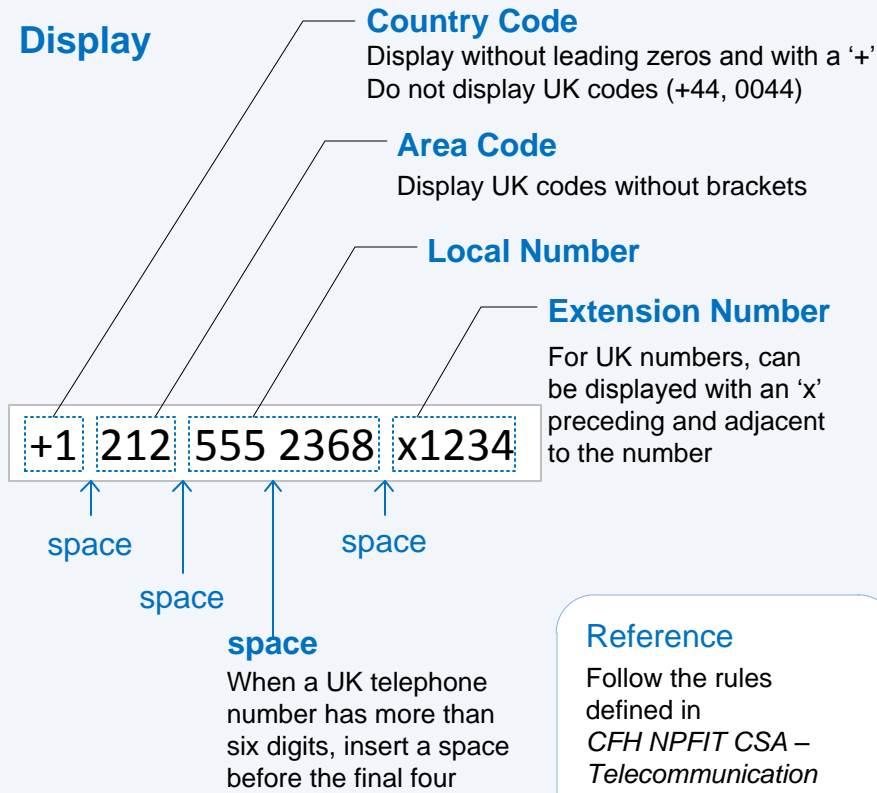

# Telephone Number Input and Display Crib Sheet

## Display

## Assisted Country Selector

Default State

1

Country Code

+44 (UK)

Expanded

2

Country Code

Af|

Allow selection of an entry by typing in text

Add a duplicate UK entry at the top of the list

Order  
alphabetically

United Kingdom	+44 (UK)
Afghanistan	+93 (AF)
Albania	+355 (AL)
Algeria	+213 (DZ)
Andorra	+376 (AD)
Angola	+244 (AO)
Argentina	+54 (AR)